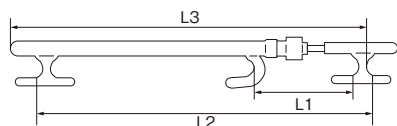

適用:軽自動車～トラック迄

- *The theft can be prevented only by easily fixing the steering wheel.
- *It's possible to use it for many models because of long stroke.
- *Guarantee for 1 year.

■DATA		単位:mm
L1	195~540	
L2	560~905	
L3	610~965	
鍵数	4ヶ(クロス型)	